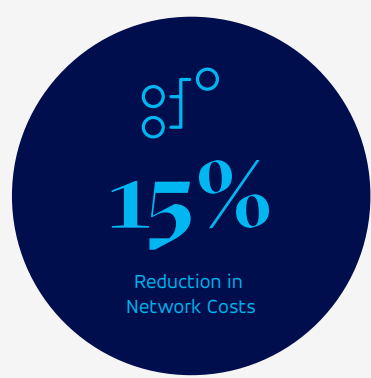

Is your supply chain optimally designed for today's challenges?

Think you can “set and forget” your supply chain network design? Not anymore. Disruption, trade/tariff concerns and consumer centricity now make frequent network design optimization critical to ensuring products get where they are needed.

Challenge:

You need the right tool that accounts for complex trade-offs when deciding which manufacturing and distribution site locations to use.

Blue Yonder to the rescue:

Blue Yonder Supply Chain Strategist balances trade-offs across various costs, constraints and business objectives, enabling more strategic, informed decision making.

Real Results:

A customer used Blue Yonder Supply Chain Strategist to determine what and where to source, resulting in a 15 percent reduction in network costs across its manufacturing plants